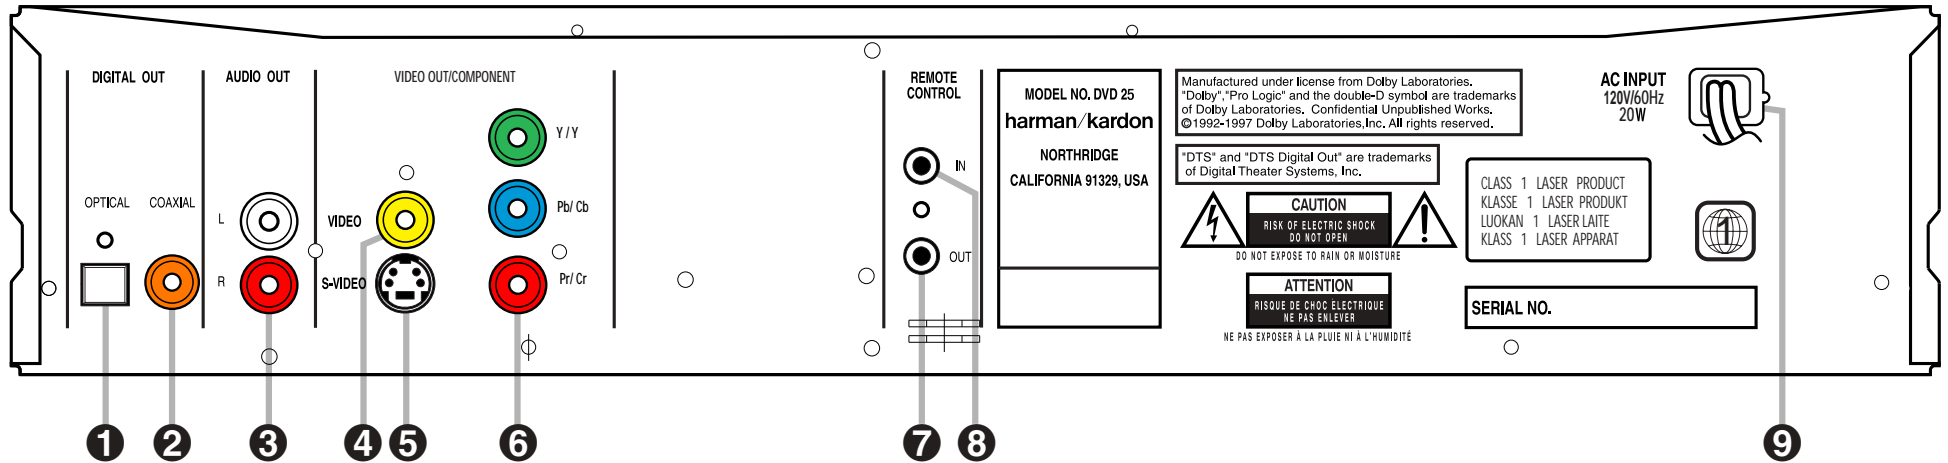

# DVD 25 REAR-PANEL CONNECTIONS

- 1** Optical Digital Output
- 2** Coaxial Digital Output
- 3** Analog Audio Outputs
- 4** Composite Video Output
- 5** S-Video Output

- 6** Component Video Outputs
- 7** Remote Control Output
- 8** Remote Control Input
- 9** AC Power Cord

NOTE: To assist in making the correct connections for multichannel input, output and speaker connections, all connection jacks and terminals are color-coded in conformance with the latest CEA standards as follows:

Front Left: White	Composite Video: Yellow
Front Right: Red	Component Video "Y": Green
Digital Audio: Orange	Component Video "Pr": Red
	Component Video "Pb": Blue